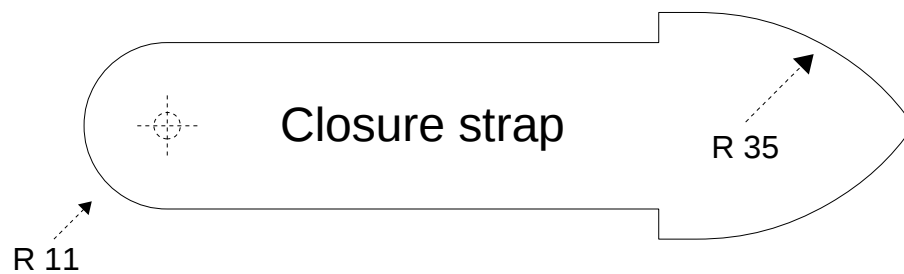

# Arc Discbound Notebook – Leather Padfolio

This page scaled 100% - All dimensions in mm.

# Arc Discbound Notebook – Leather Padfolio

This page scaled 100% - All dimensions in mm.

Ruler pocket:  
52 x 110 mm