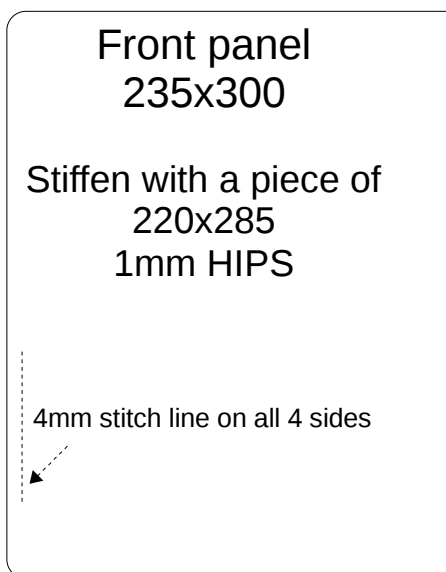

# Arc Discbound Notebook – Leather Padfolio

This page scaled 25% - All dimensions in mm.

# Arc Discbound Notebook – Leather Padfolio

This page scaled 100% - All dimensions in mm.

# Arc Discbound Notebook – Leather Padfolio

This page scaled 100% - All dimensions in mm.

Ruler pocket:  
52 x 110 mm

# Arc Discbound Notebook – Leather Padfolio

This page scaled 75% - All dimensions in mm.