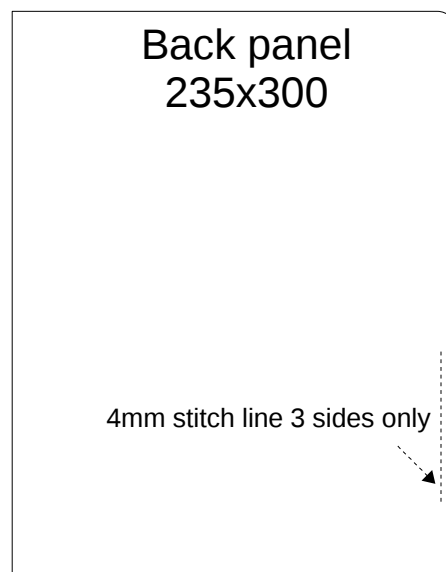

# Arc Discbound Notebook – Leather Padfolio

This page scaled 25% - All dimensions in mm.

# Arc Discbound Notebook – Leather Padfolio

This page scaled 100% - All dimensions in mm.

# Arc Discbound Notebook – Leather Padfolio

This page scaled 100% - All dimensions in mm.

Ruler pocket:  
52 x 110 mm

# Arc Discbound Notebook – Leather Padfolio

This page scaled 75% - All dimensions in mm.