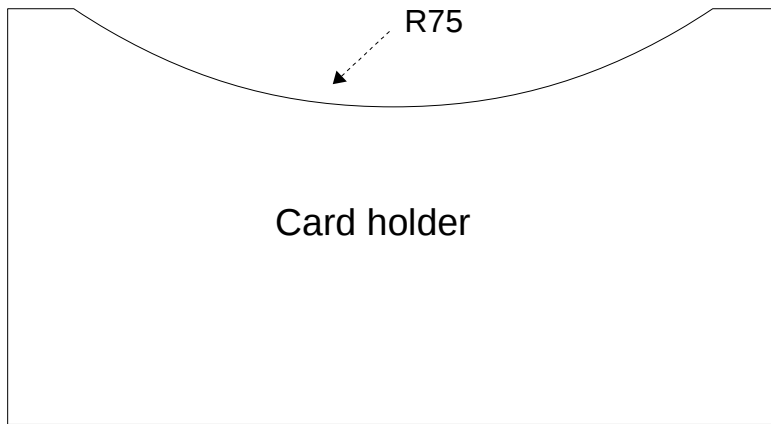

# Arc Discbound Notebook – Leather Padfolio

This page scaled 25% - All dimensions in mm.

# Arc Discbound Notebook – Leather Padfolio

This page scaled 100% - All dimensions in mm.

Ruler pocket:  
52 x 110 mm