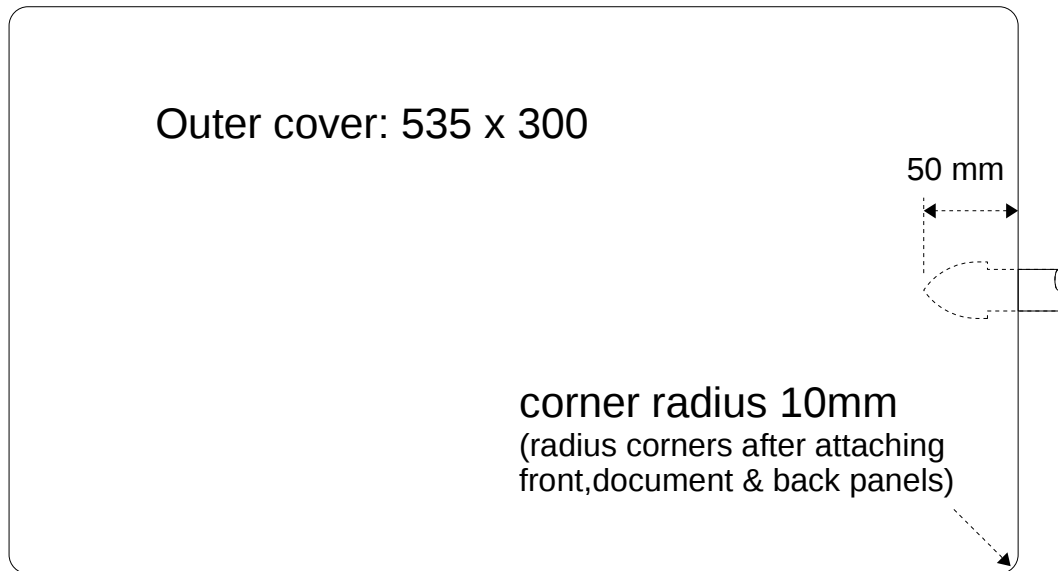

# Arc Discbound Notebook – Leather Padfolio

This page scaled 25% - All dimensions in mm.

# Arc Discbound Notebook – Leather Padfolio

This page scaled 100% - All dimensions in mm.

# Arc Discbound Notebook – Leather Padfolio

This page scaled 100% - All dimensions in mm.

Ruler pocket:  
52 x 110 mm