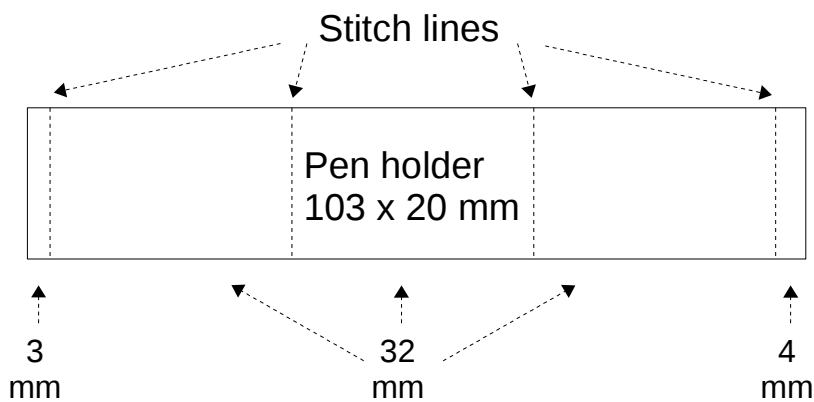

# Arc Discbound Notebook – Leather Padfolio

This page scaled 100% - All dimensions in mm.

# Arc Discbound Notebook – Leather Padfolio

This page scaled 100% - All dimensions in mm.

Ruler pocket:  
52 x 110 mm